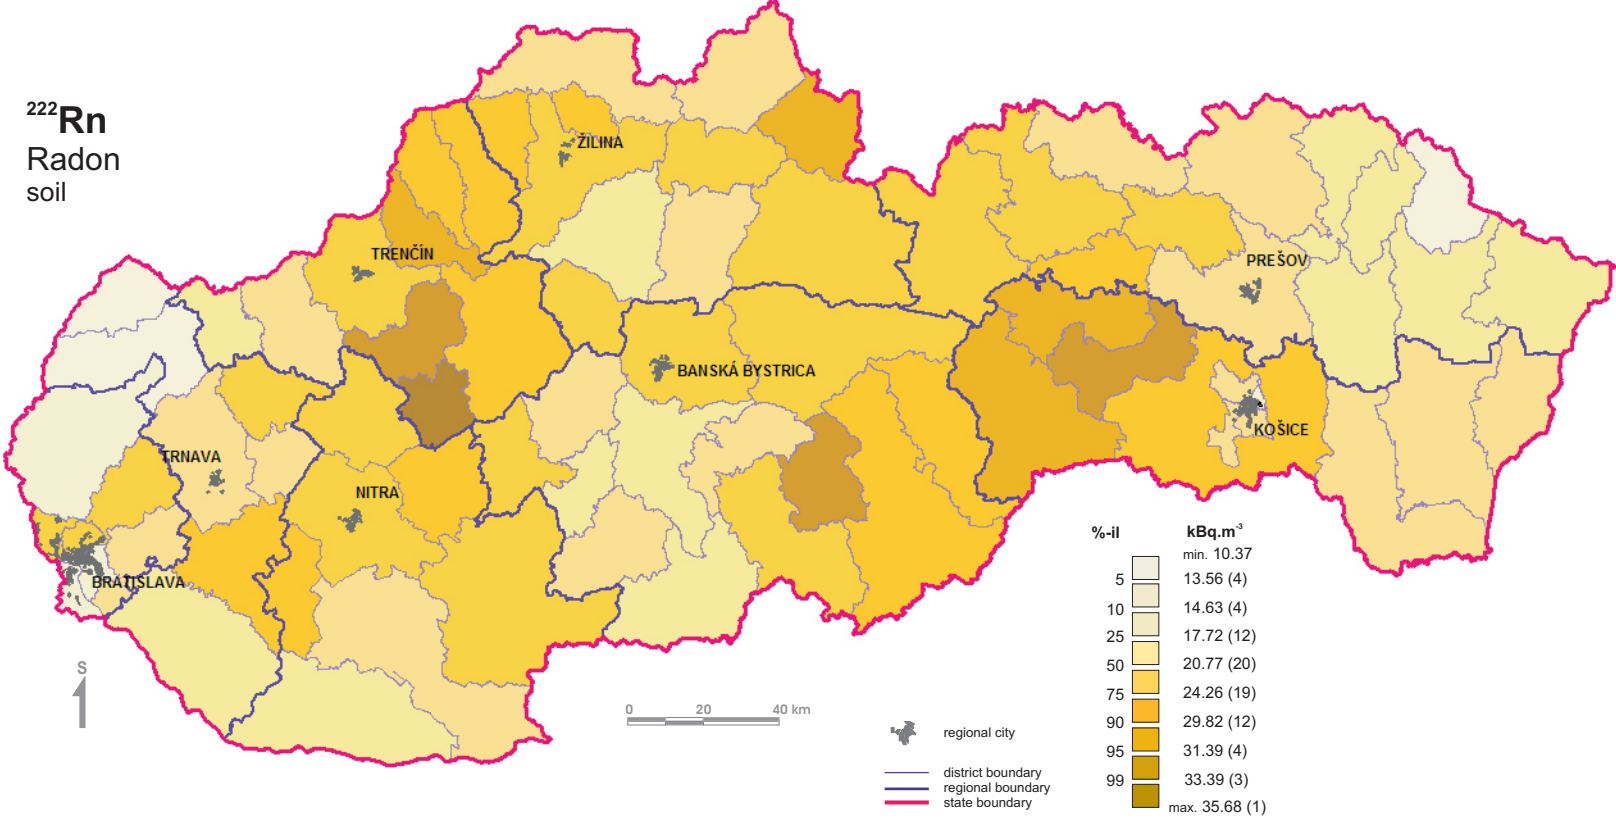

Radon distribution in soils of the Slovak Republic - districts

²²²Rn
Radon
soil