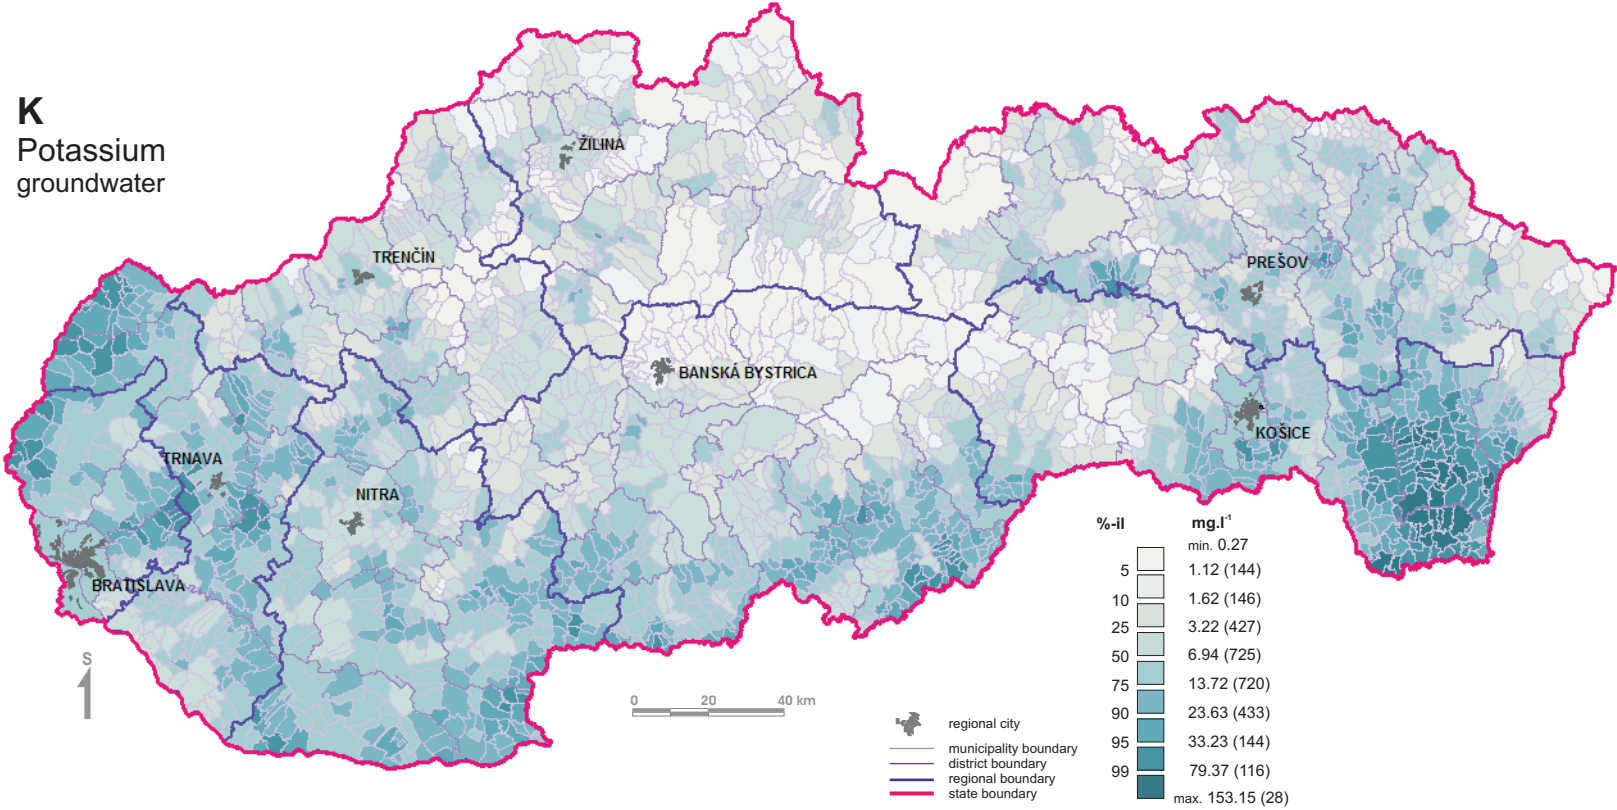

Potassium distribution in groundwater of the Slovak Republic - municipalities

K
Potassium
groundwater