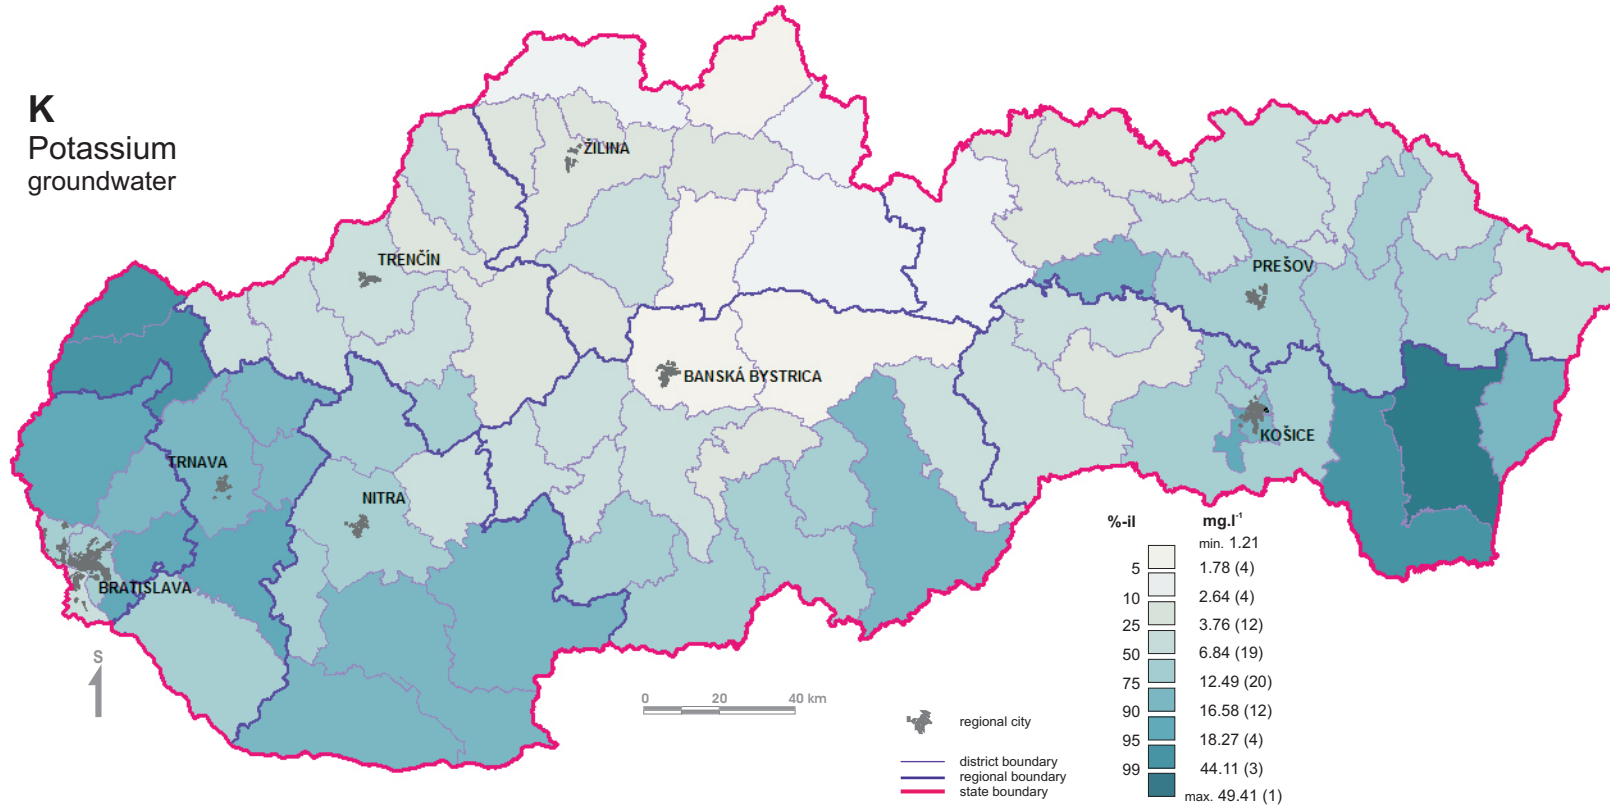

# Potassium distribution in groundwater of the Slovak Republic - districts

**K**  
Potassium  
groundwater

Note: No. in brackets represents number of districts in correspondent intervals.