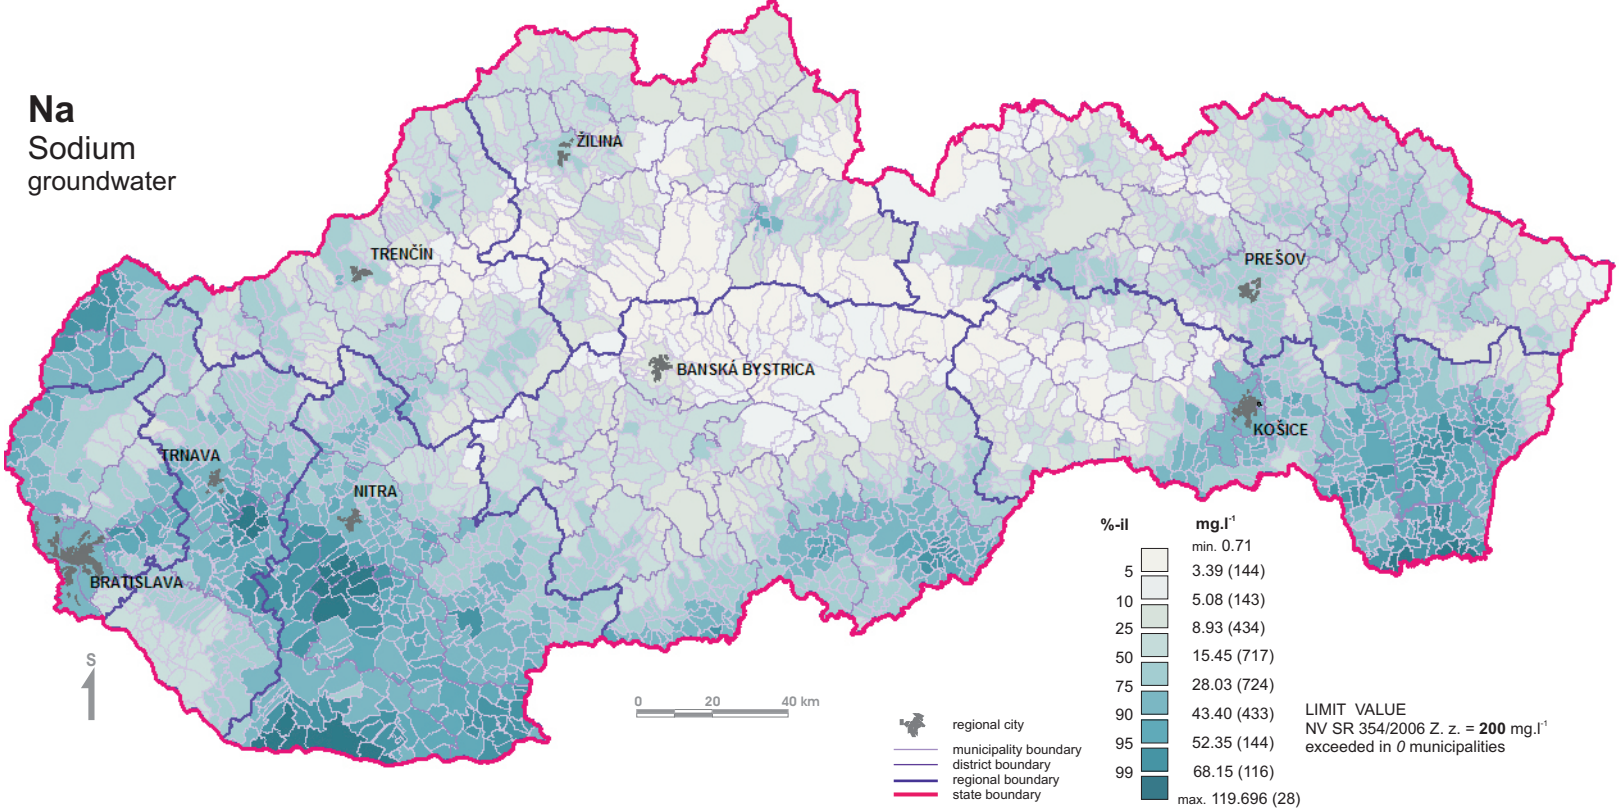

Sodium distribution in groundwater of the Slovak Republic - municipalities

Na
Sodium
groundwater