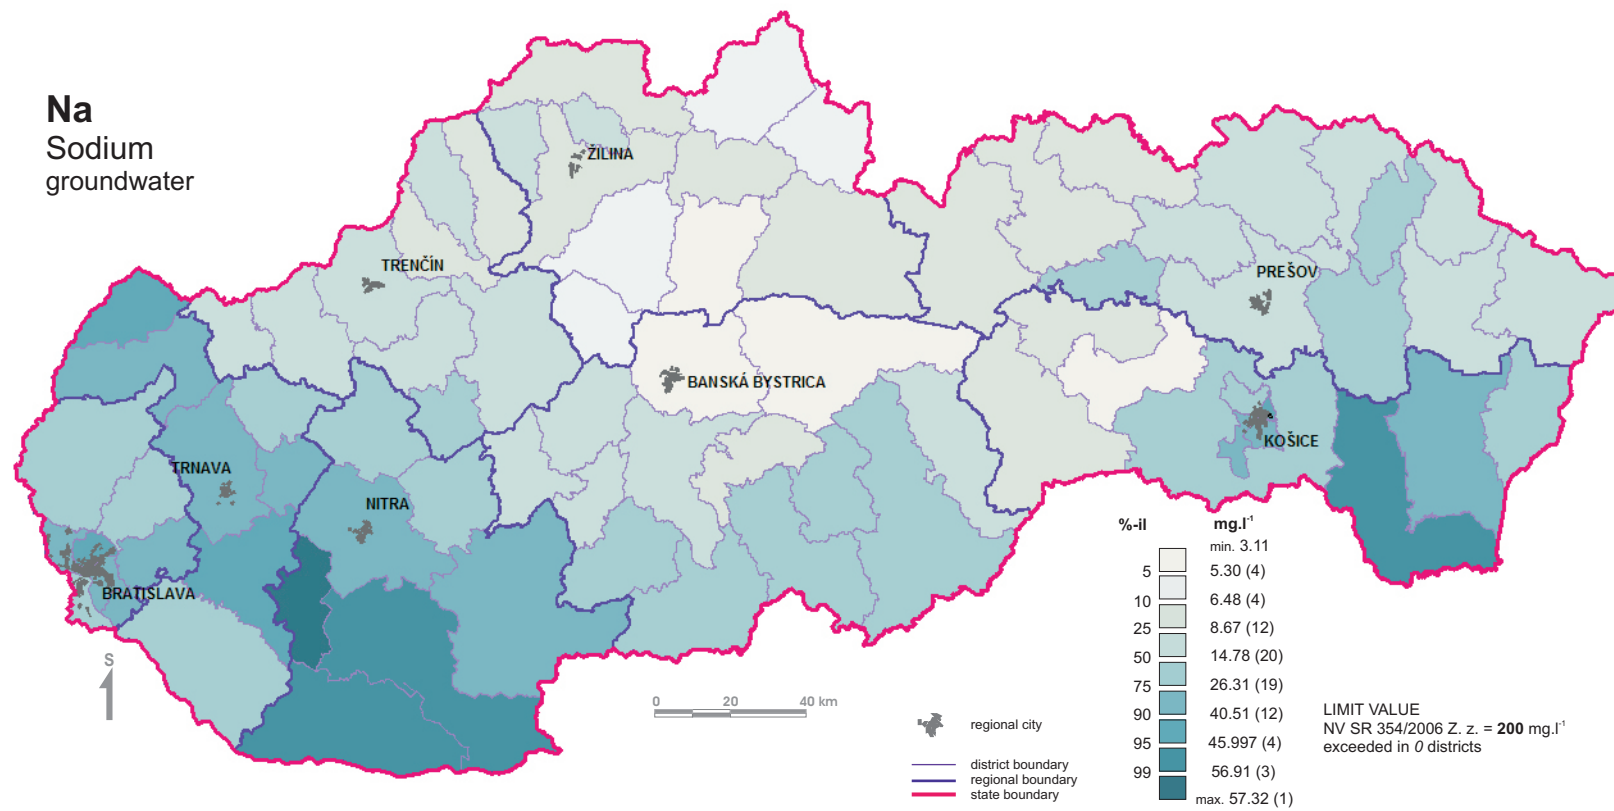

Sodium distribution in groundwater of the Slovak Republic - districts

Na
Sodium
groundwater

Note: No. in brackets represents number of districts in correspondent intervals.