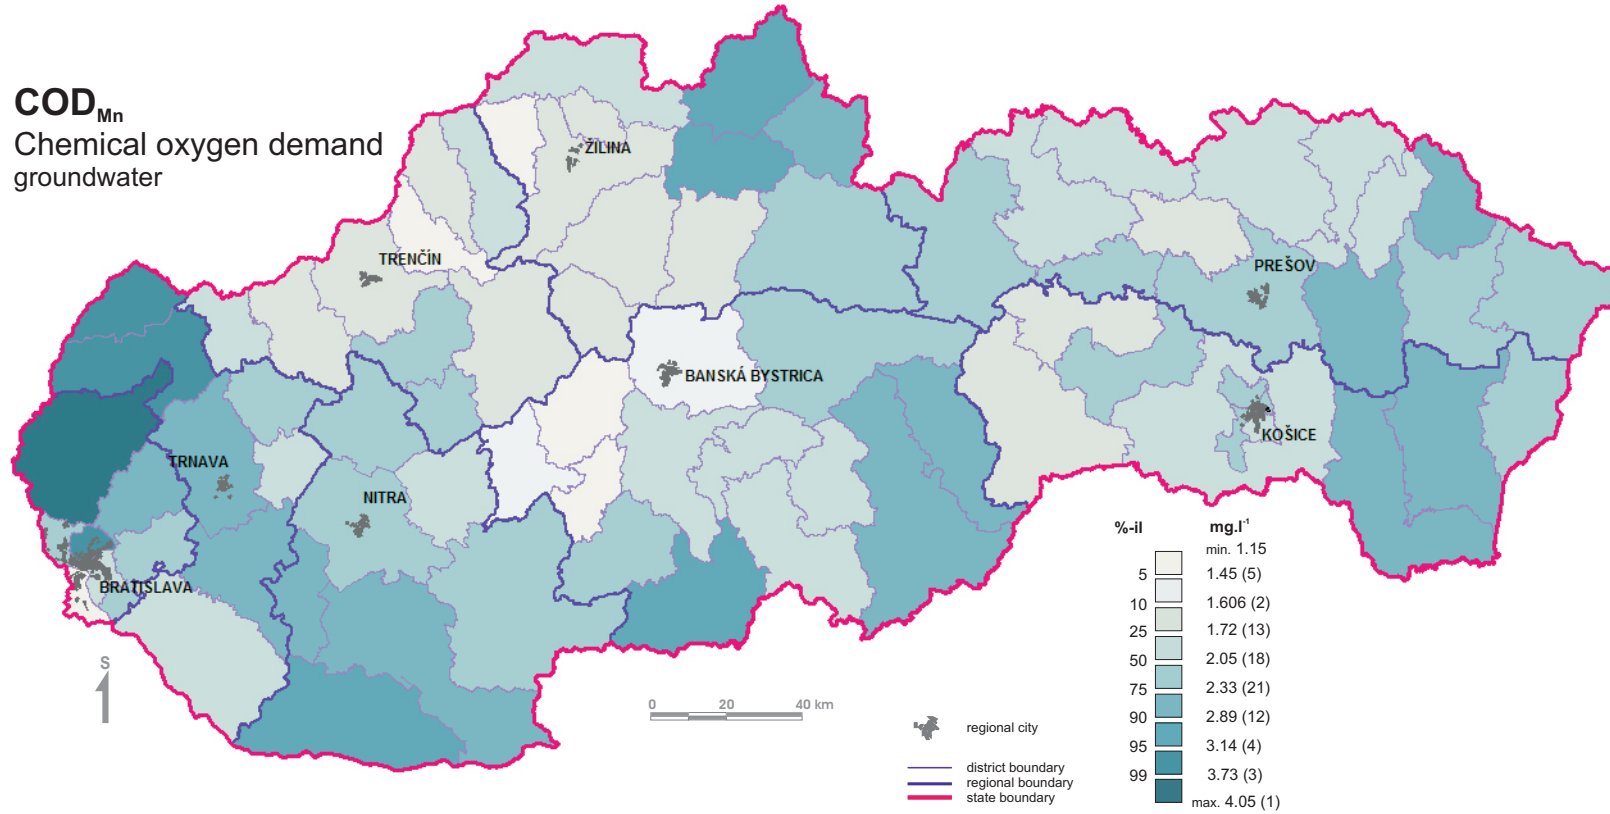

# Chemical oxygen demand distribution in groundwater of the Slovak Republic - districts

**COD<sub>Mn</sub>**  
Chemical oxygen demand  
groundwater

Note: No. in brackets represents number of districts in correspondent intervals.