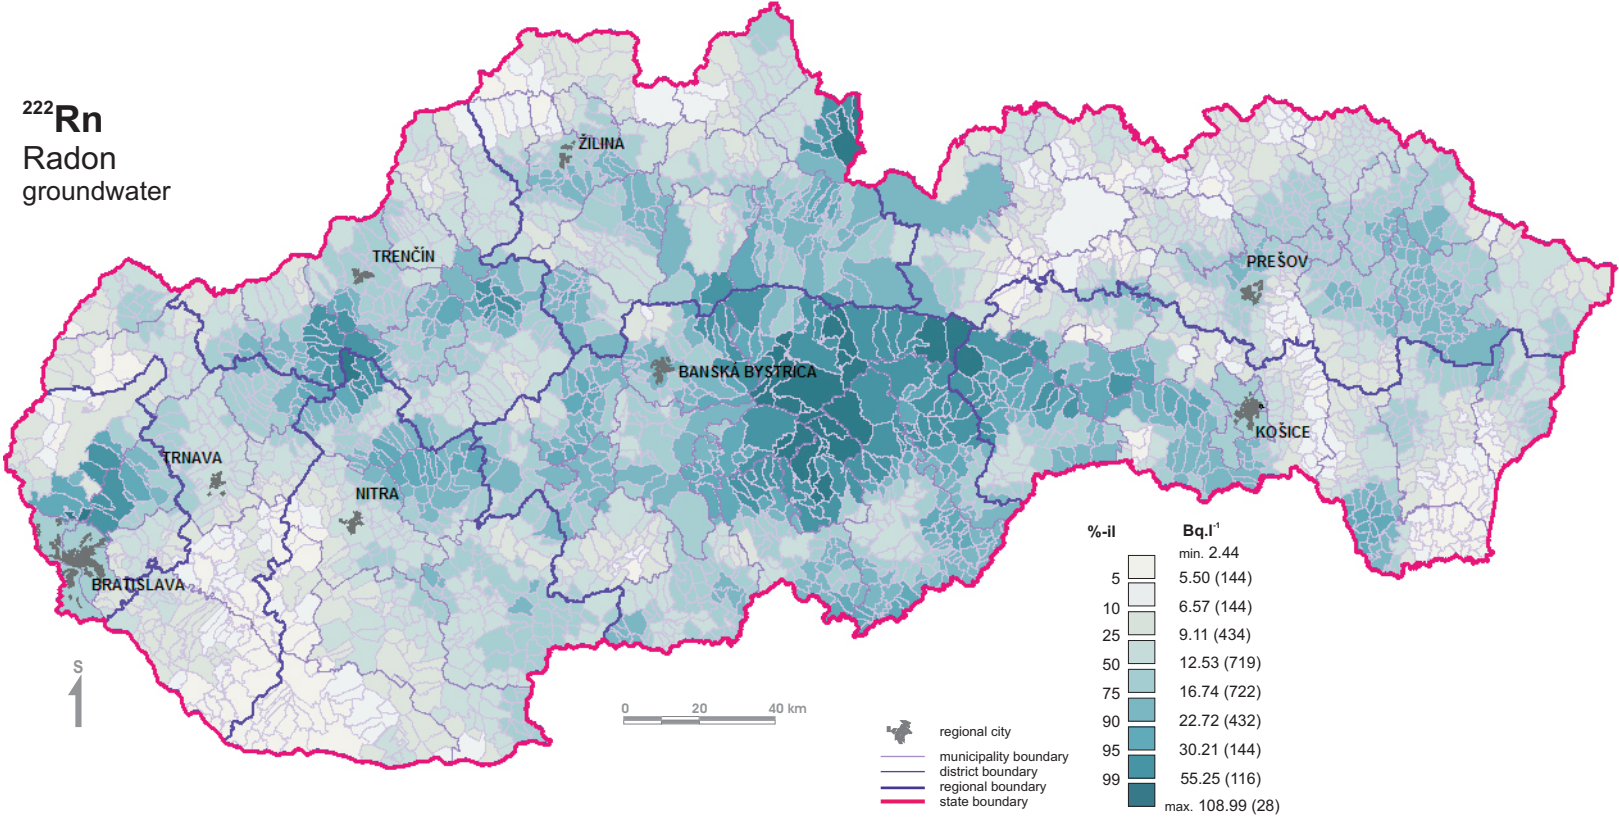

Radon distribution in groundwater of the Slovak Republic - municipalities

²²²Rn
Radon
groundwater